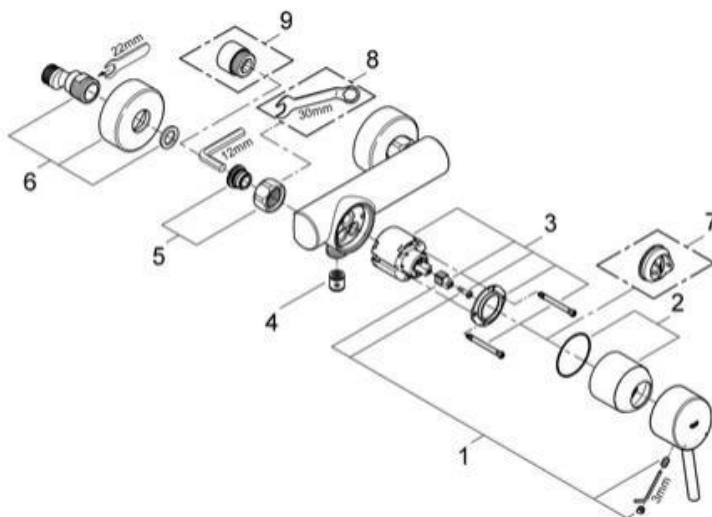

GROHE surface hardness

Chrome PVD

GROHE scratch resistance

Chrome PVD

Pos.-nr.	Prod. description	Order-nr.
1	Lever	46723000
2	Cap	46578000
3	Cartridge	46048000
4	Non-return valve	08565000
5	Screw connection 1/2"	45044000
6	S-union	12662000
7	Temperature limiter	46375000*
8	Special spanner	19377000*
9	Extension 3/4", 20 mm	0713000M*