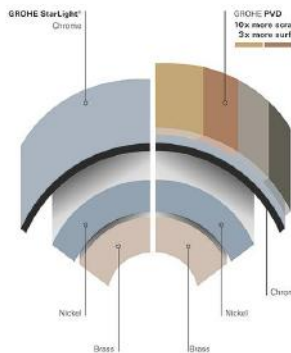

PROJECT		REF		REV	ITEM CODE	
LOCATION		DATE			PAGE	

SANITARY WARE SPECIFICATION SHEET

GROHE CONCETTO

A CYLINDRICAL STATEMENT

Inviting design. The formal beauty of the cylinder and the softness of circular elements are perfectly expressed in the Concetto range. Take pleasure in the harmony and perfect ergonomics of precisely drawn lines, angles and curves. Concetto is a unique expression of pure style. A brilliant feature is the strikingly angled operating lever, subtly inviting you to reach out and touch. The space between pure aesthetics and optimum functionality is bridged brilliantly by the finish of the GROHE StarLight surfaces.

GROHE SilkMove cartridge technology for smooth handling

This premium tap comes with a continuously variable water temperature and volume adjustment technology, ensuring effortless lever operation even after years of use.

Easy to clean thanks to the GROHE StarLight chrome coating

Just wipe the tap down with a dry cloth – the ultra smooth surface finish is scratch resistant and ensures a lasting luminous sheen. You'll save plenty of time cleaning while your tap always looks shiny and new.